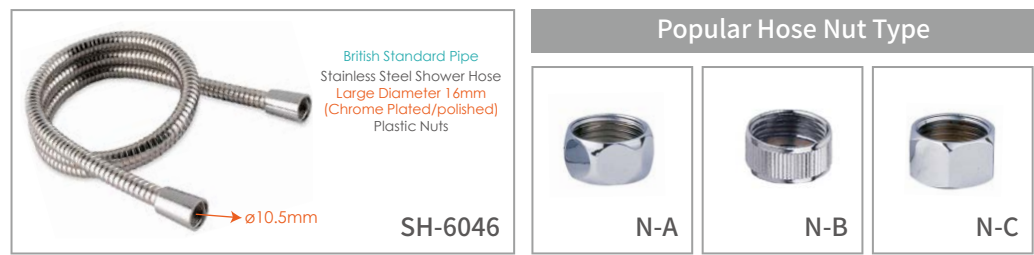

FAUCET ADAPTER