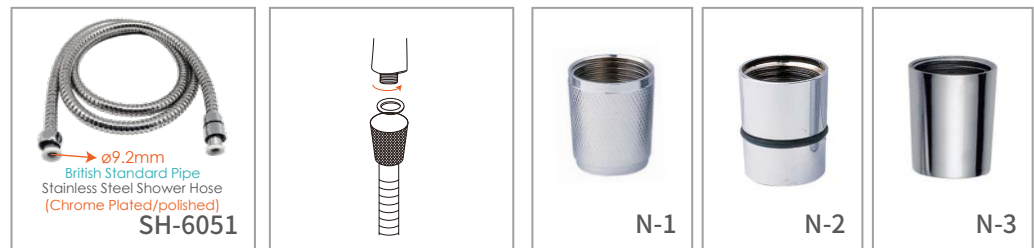

SH-4679
ø22x600mm

SH-4662
ø18x600mm

SH-4635
ø19x600mm

 SH-7502	 SH-7501	 SH-7504 ^{Zinc}	 SH-7521
 SH-7500	 SH-75002	 SH-75011	 SH-75006
 SH-75001	 SH-7567	 SH-7522	 SH-7534
 SH-75005	 <p>Stainless Steel Hanging Holder</p> <p>Toilet Shower Holder SH-7591</p>	 <p>G7/8" G1/2" G7/8"</p>	
 SH-75010			

SPRING HOSE

PU
Material

Flexible

Multiple
Specifications
Available

Thicker Material-More Durable

Stretch to 2m(2.5m/3m/3.5m)

 <p>SH-5098</p>  <p>SH-7505</p>	 <p>Plastic Nuts/White SH-6620W</p>	 <p>Plastic Nuts/Chrome SH-6620C</p>	 <p>Brass Nuts/Chrome SH-6620</p>
	 <p>PVC Plastic Shower Hose VISIBLE/Invisible Net Braided SH-6601</p>	 <p>SH-6603</p>	 <p>Black PVC Shower Hose With Silver Thread SH-6604</p>
	 <p>SH-6620</p>	 <p>PVC Plastic Shower Hose With Shiny Silver Thread SH-6605</p>	 <p>Luxury Silver PVC Shower Hose SH-6625</p>
		 <p>PVC Plastic Shower Hose Spiral With Silver Thread SH-6607</p>	
 <p>SH-7700</p>	 <p>SH-7701</p>	 <p>SH-7702</p>	 <p>SH-7715</p>
 <p>25x25mm (30/35/40CM) SH-7710</p>	 <p>15x30mm (30/35/40CM) SH-7723</p>	 <p>18x30mm (30/35/40CM) SH-7718</p>	 <p>Brass Bar SH-7705 32cm</p>