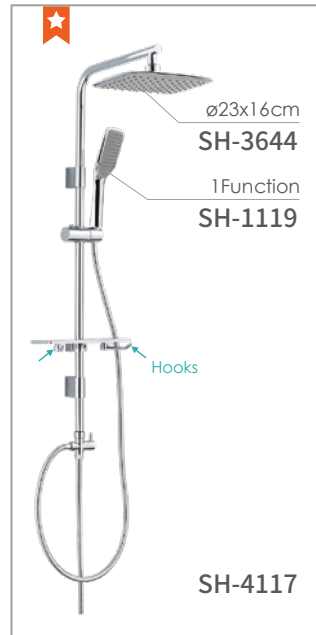

simpleness is a kind of modern fashion;
simpleness is a kind of life pursuit.