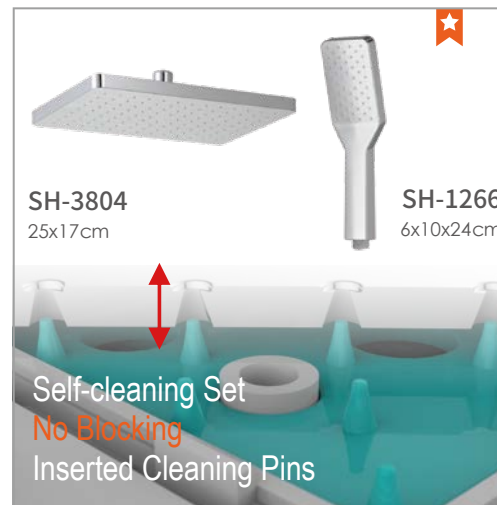

Contents

- 01 Shower Set Series
- 08 Shower combo
- 11 Hand Shower Series
- 22 Filter Shower Series
- 25 Kitchen faucet
- 27 Filter Shower Series
- 29 Super American Series
- 32 Hand Shower Series
- 41 Overhead Shower Series
- 49 Soap Dispenser Series
- 53 Bidet Shower Series
- 59 Sliding Bar Series
- 63 Shower Holder Series
- 66 Flexible Shower Hose
- 69 water Flow Restrictor
- 70 Packing Details

BREATHE LIFE IN EGRSBERG BATHROOM SHOWER

CONTENTS

simpleness is a kind of modern fashion;
simpleness is a kind of life pursuit.

Optional Water Diverters

Economic
SH-42004B

SH-3865
20x29 cm

SH-2572
8x10.5x26 cm

2F

SH-3669
29.5x18.5 cm

SH-2563
10x13x26.5 cm

3F

SH-3860
22 cm

SH-2559
11x24 cm

3F

SH-3870
19x29 cm