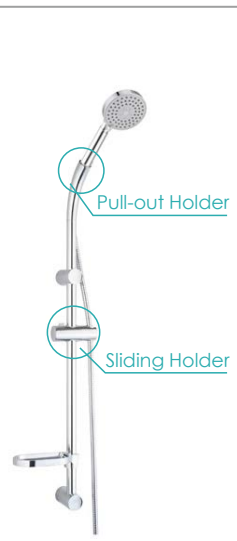

BRASS

STAINLESS
STEEL
SHATTAF
BIDET

SLIDING BAR SERIES

Different Bar Length Optional

SH-4670
ø25x700mm

SH-4670
ø25x700mm

SH-4680
ø25x700mm

SH-4608
ø22x600mm

SH-4609
ø22x600mm

SH-4646
ø18/22x600mm

SH-4674
ø22x600mm

SH-4641
ø25x700mm

SH-4641P
ø25x700mm

SH-4617
ø25x700mm

SH-4619
ø25x700mm

SH-4678
ø22x600mm

SH-4679
ø22x600mm

SH-4662
ø18x600mm

SH-4635
ø19x600mm

 SH-7502	 SH-7501	 SH-7504 ^{Zinc}	 SH-7521
 SH-7500	 SH-75002	 SH-75011	 SH-75006
 SH-75001	 SH-7567	 SH-7522	 SH-7534
 SH-75005	 <p>Stainless Steel Hanging Holder</p> <p>Toilet Shower Holder SH-7591</p>	 <p>G7/8" G1/2" G7/8"</p>	
 SH-75010			