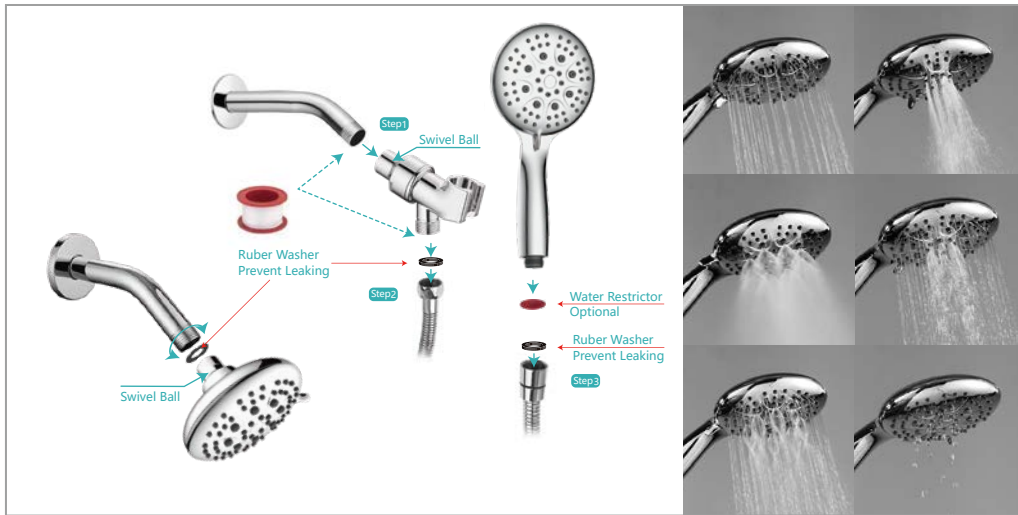

 <p>3F SH-1595 8cm</p>	 <p>3F SH-1595S 8cm</p>	 <p>SH-1563 6.4cm</p>	 <p>SH-1562 8cm</p>
--	---	---	---

 <p>3F SH-1593 8cm</p>	 <p>3F SH-1535 8cm</p>	 <p>3F SH-1536 8cm</p>	 <p>4F SH-1557 9.2cm</p>
--	--	--	--

 <p>3F SH-1526 8x23.5cm</p>	 <p>3F SH-1526B 8x23.5cm</p>	 <p>3F SH-1526P 8x23.5cm</p>	 <p>Detachable and Washable SH-1539 7.8cm</p>
--	---	---	--

 <p>3F SH-2469 11cm</p>	<p>stainless steel washable 3F PP Conton Filter Tube SH-2469P 11cm</p>	<p>5F PP Conton Filter Tube SH-2468W 11cm</p>	<p>5F PP Conton Filter Tube SH-2468 11cm</p>
---	---	--	---

Auto reset function

KITCHEN FAUCET

- 2 FUNCTIONS
- POM INNER PIPE (KTW CERTIFICATE)
- NEOPERL AERATOR
- EASY WASHABLE
- AUTO RESET FUNCTION

KITCHEN FAUCET	 SH-6811 Detachable Clean	 SH-6812 Detachable Clean	 SH-6813 Detachable Clean
	 SH-6817 Detachable Clean	 SH-6818 Detachable Clean	 SH-6819 Detachable Clean
	 SH-6814 Detachable Clean	 SH-6815 Detachable Clean	 SH-6816 Detachable Clean