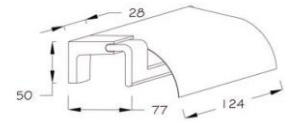

CLX-010	Kapaklı Kağıtlık (Toilet Paper Holder)	142,50 TL