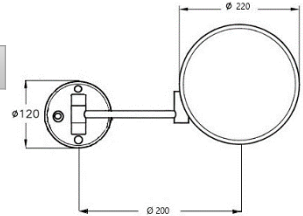

CLX-099	Ledli Makyaj Aynası (Make up Mirror with LED)	555,55 TL