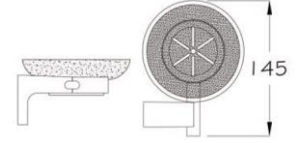

BUCCA SERIES

CHROME

Ürün/Product

CLX-013	Sabunluk (Soap Dish)	116,25 TL
---------	----------------------	-----------

BUCCA SERIES

CHROME

Ürün/Product

CLX-014	Yuvarlak Havluluk (Towel Ring)	126,25 TL
---------	--------------------------------	-----------