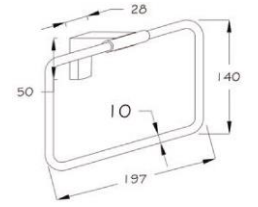

Ürün/Product

CLX-014	Yuvarlak Havluluk (Towel Ring)	126,25 TL

BUCCA SERIES

CHROME