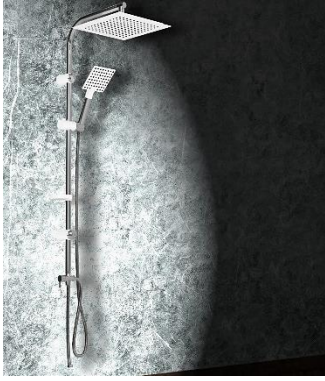

Ürün/Product

Kare-
Square

SHOWER SERIES

Robot Shower Set

CLX-087	Robot Duş Seti (Robot Shower Set)	51,56 DOLAR